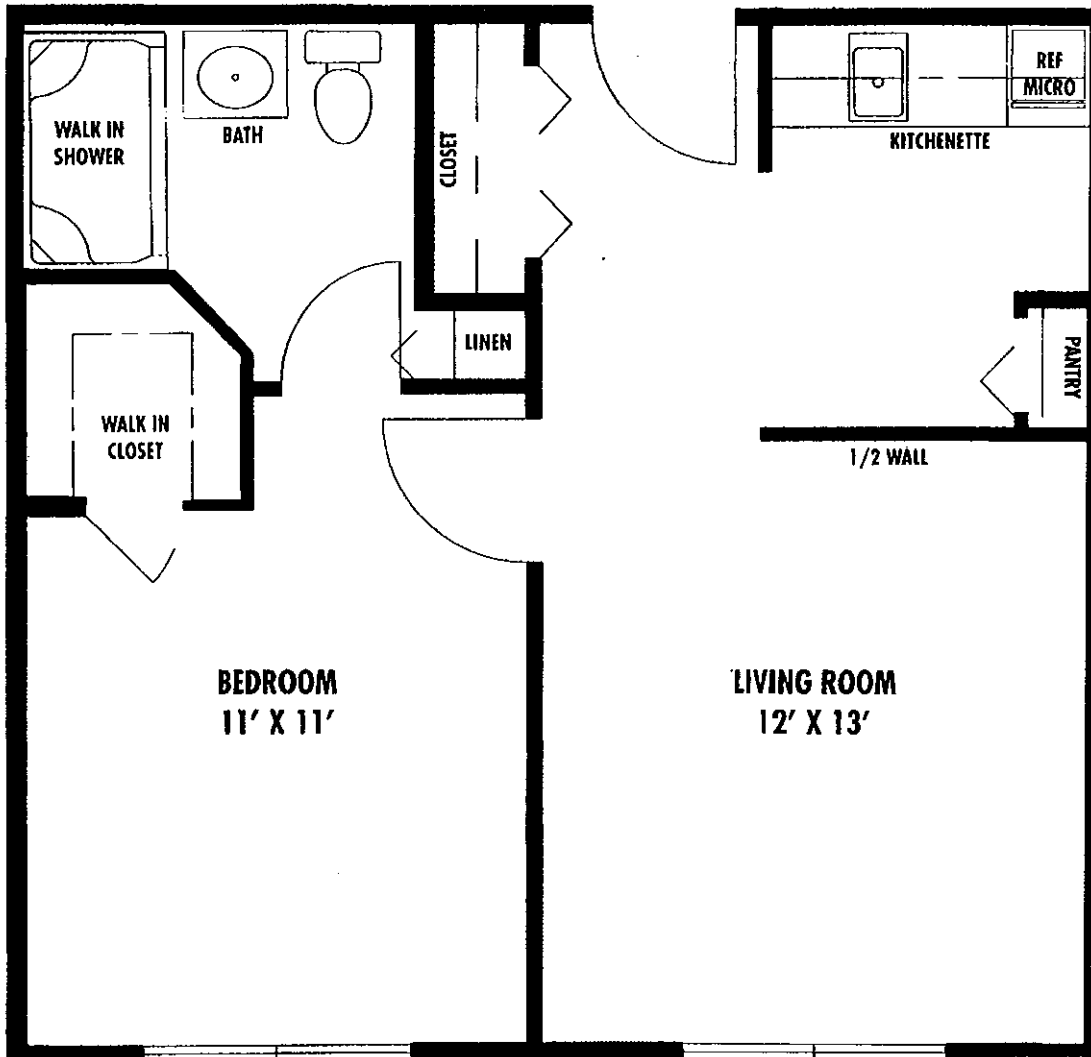

Apartment Floor Plans

1 BEDROOM 'A'
477 Sq. Ft.

LIBERTY RIDGE

Senior Living Community

701 Liberty Ridge Lane • Lexington, KY 40509 • (859) 543-9449

Note: All floor plans are artistic conceptions. Consult construction documentation for actual dimensions and details