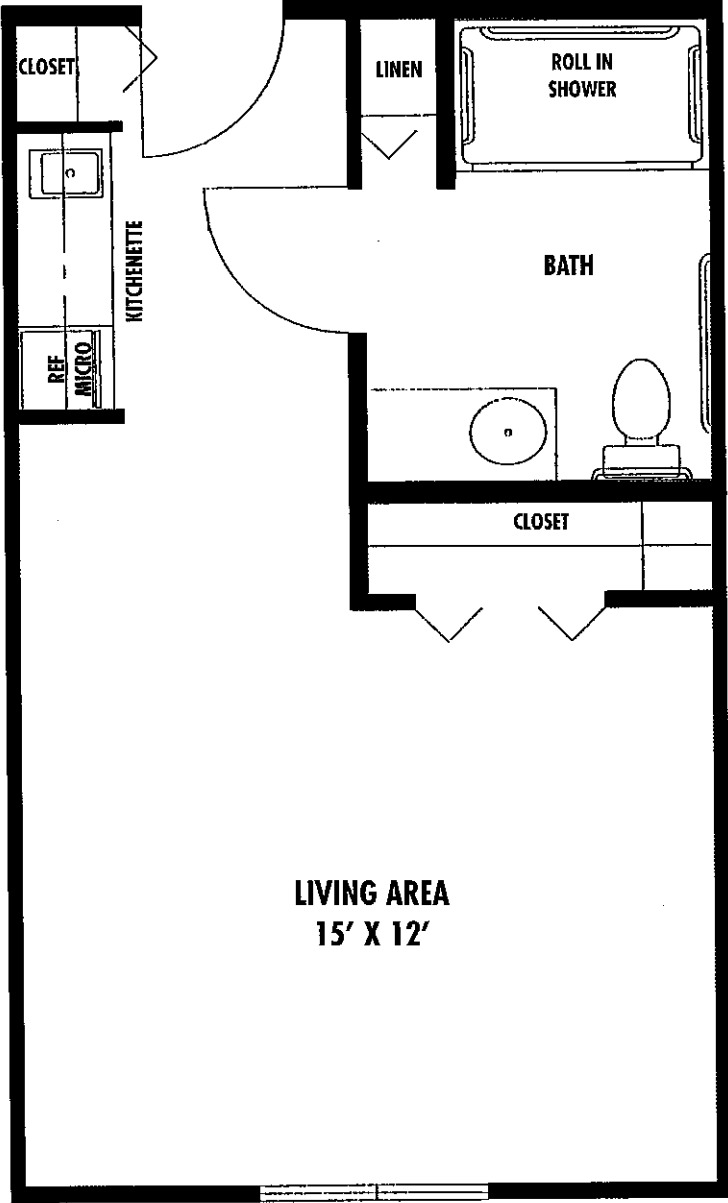

Apartment Floor Plans

STUDIO 'A'
268 Sq. Ft.

LIBERTY RIDGE

Senior Living Residence

2550 Liberty Road • Lexington, KY 40509 • (859) 543-9449

Note: All floor plans are artistic conceptions. Consult construction documentation for actual dimensions and details

Apartment Floor Plans

STUDIO 'C'
319 Sq. Ft.

LIBERTY RIDGE

Senior Living Residence

2550 Liberty Road • Lexington, KY 40509 • (859) 543-9449

Note: All floor plans are artistic conceptions. Consult construction documentation for actual dimensions and details

Apartment Floor Plans

STUDIO 'FH'
351 Sq. Ft.

LIBERTY RIDGE

Senior Living Residence

2550 Liberty Road • Lexington, KY 40509 • (859) 543-9449

Note: All floor plans are artistic conceptions. Consult construction documentation for actual dimensions and details

Apartment Floor Plans

STUDIO DELUXE

411 Sq. Ft.

LIBERTY RIDGE

Senior Living Residence

2550 Liberty Road • Lexington, KY 40509 • (859) 543-9449

Note: All floor plans are artistic conceptions. Consult construction documentation for actual dimensions and details