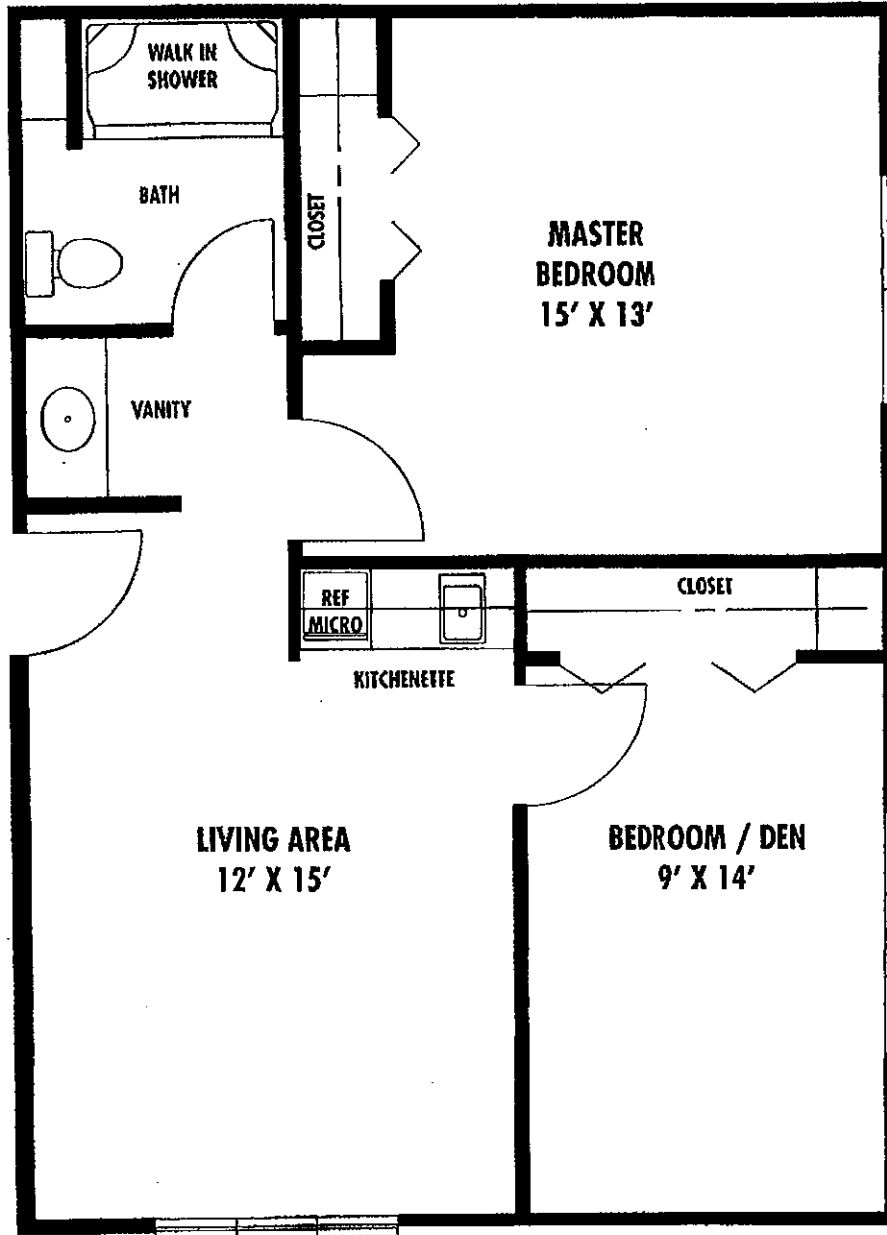

Apartment Floor Plans

1 BEDROOM 'A'
477 Sq. Ft.

LIBERTY RIDGE

Senior Living Community

701 Liberty Ridge Lane • Lexington, KY 40509 • (859) 543-9449

Note: All floor plans are artistic conceptions. Consult construction documentation for actual dimensions and details

Apartment Floor Plans

1 BEDROOM 'DELUXE'

628 Sq. Ft.

LIBERTY RIDGE

Senior Living Community

701 Liberty Ridge Lane • Lexington, KY 40509 • (859) 543-9449

Note: All floor plans are artistic conceptions. Consult construction documentation for actual dimensions and details

Apartment Floor Plans

2 BEDROOM 'A'

628 Sq. Ft.

LIBERTY RIDGE

Senior Living Community

701 Liberty Ridge Lane • Lexington, KY 40509 • (859) 543-9449

Note: All floor plans are artistic conceptions. Consult construction documentation for actual dimensions and details