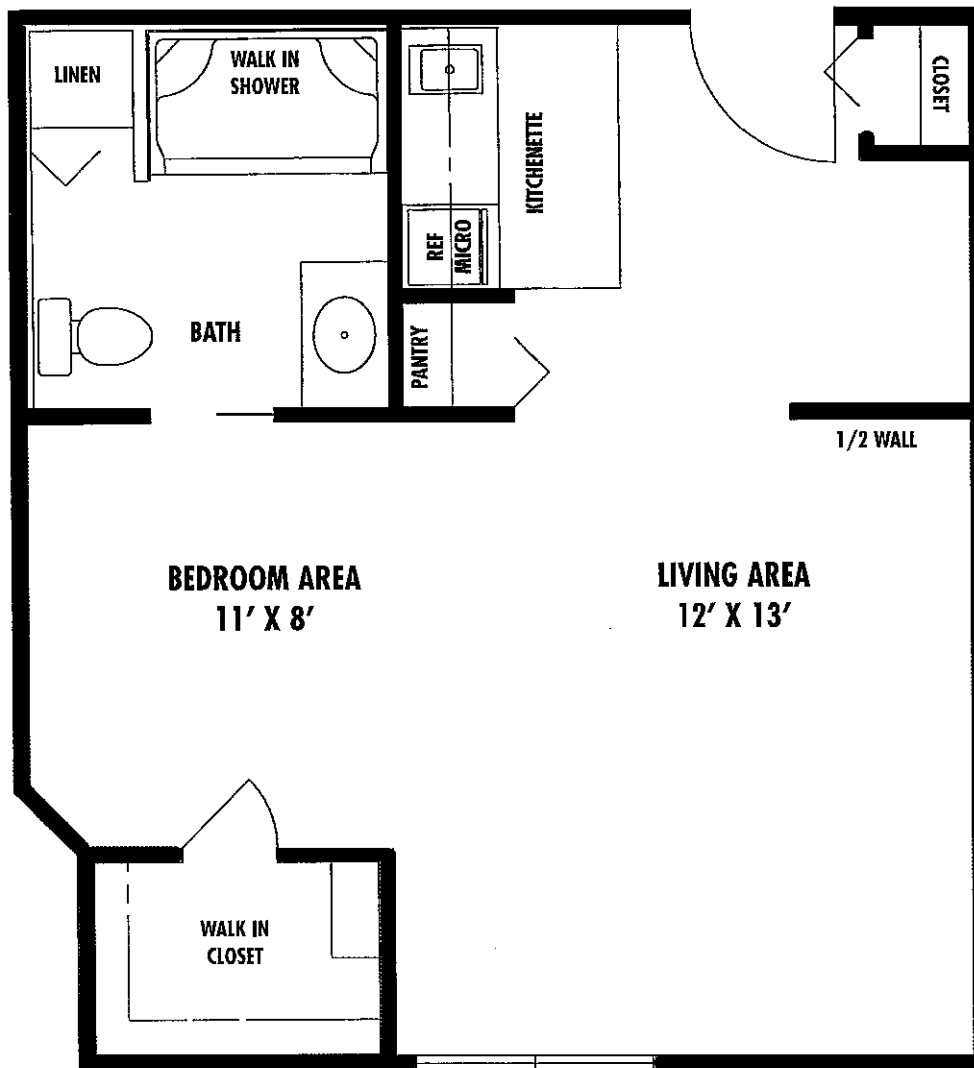

Apartment Floor Plans

STUDIO 'C'
319 Sq. Ft.

LIBERTY RIDGE

Senior Living Residence

2550 Liberty Road • Lexington, KY 40509 • (859) 543-9449

Note: All floor plans are artistic conceptions. Consult construction documentation for actual dimensions and details

Apartment Floor Plans

STUDIO 'FH'
351 Sq. Ft.

LIBERTY RIDGE

Senior Living Residence

2550 Liberty Road • Lexington, KY 40509 • (859) 543-9449

Note: All floor plans are artistic conceptions. Consult construction documentation for actual dimensions and details

Apartment Floor Plans

STUDIO DELUXE

411 Sq. Ft.

LIBERTY RIDGE

Senior Living Residence

2550 Liberty Road • Lexington, KY 40509 • (859) 543-9449

Note: All floor plans are artistic conceptions. Consult construction documentation for actual dimensions and details

Apartment Floor Plans

1 BEDROOM 'A'
477 Sq. Ft.

LIBERTY RIDGE

Senior Living Community

701 Liberty Ridge Lane • Lexington, KY 40509 • (859) 543-9449

Note: All floor plans are artistic conceptions. Consult construction documentation for actual dimensions and details