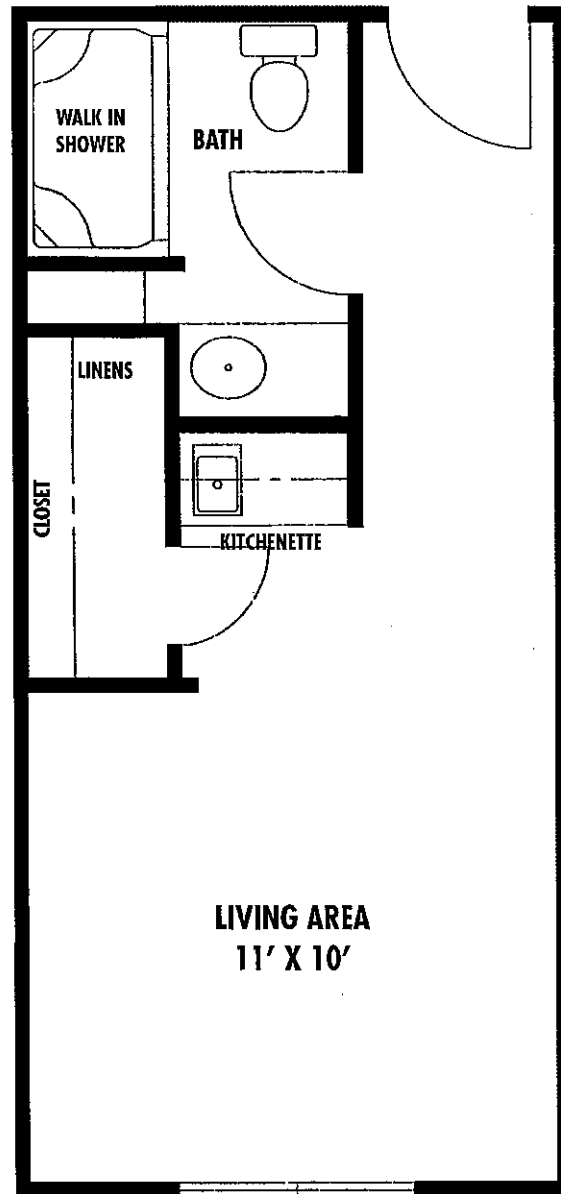

Apartment Floor Plans

STUDIO 'A'
268 Sq. Ft.

LIBERTY RIDGE

Senior Living Residence

2550 Liberty Road • Lexington, KY 40509 • (859) 543-9449

Note: All floor plans are artistic conceptions. Consult construction documentation for actual dimensions and details

Apartment Floor Plans

STUDIO 'C'
319 Sq. Ft.

LIBERTY RIDGE

Senior Living Residence

2550 Liberty Road • Lexington, KY 40509 • (859) 543-9449

Note: All floor plans are artistic conceptions. Consult construction documentation for actual dimensions and details

Apartment Floor Plans

STUDIO 'FH'
351 Sq. Ft.

LIBERTY RIDGE

Senior Living Residence

2550 Liberty Road • Lexington, KY 40509 • (859) 543-9449

Note: All floor plans are artistic conceptions. Consult construction documentation for actual dimensions and details

Apartment Floor Plans

STUDIO DELUXE

411 Sq. Ft.

LIBERTY RIDGE

Senior Living Residence

2550 Liberty Road • Lexington, KY 40509 • (859) 543-9449

Note: All floor plans are artistic conceptions. Consult construction documentation for actual dimensions and details