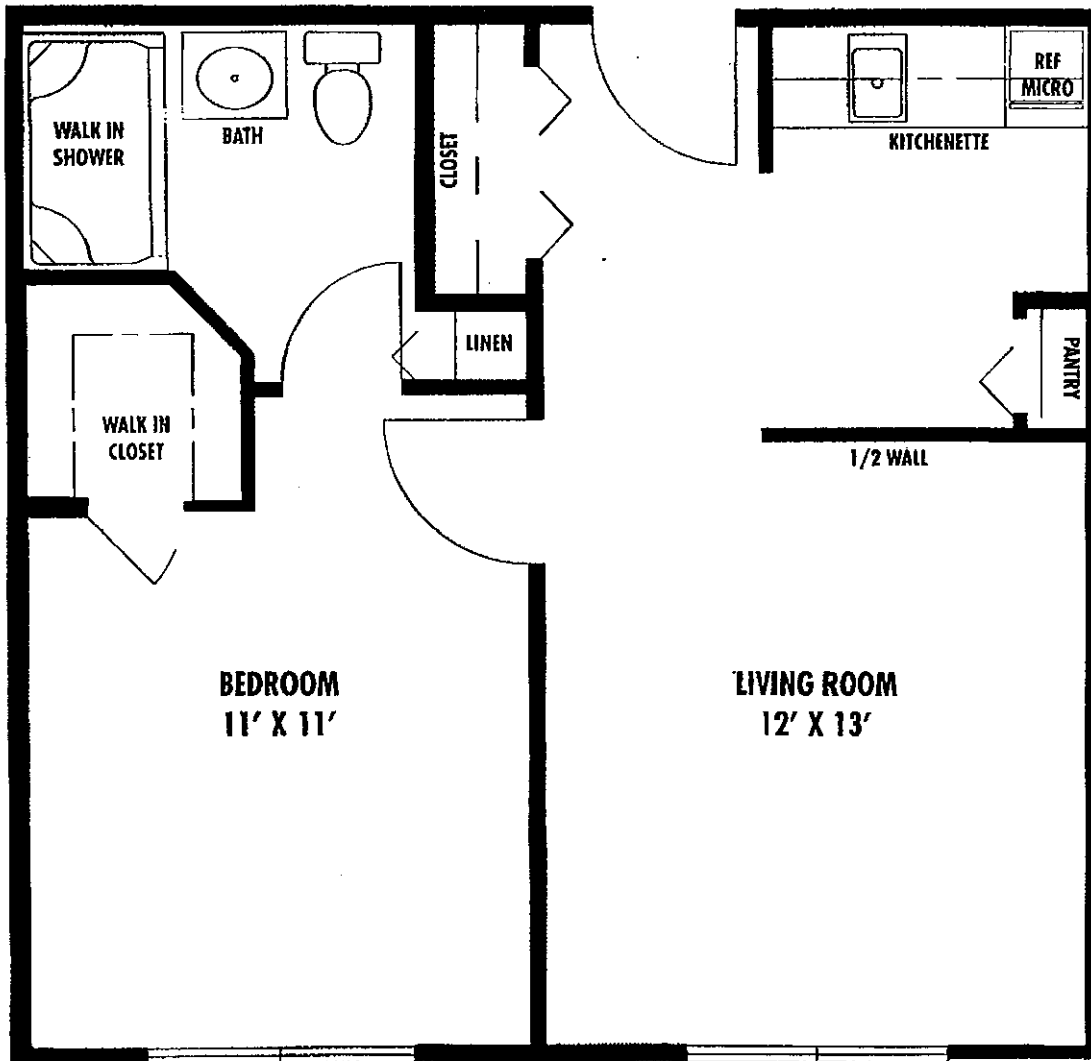

Apartment Floor Plans

STUDIO 'FH'
351 Sq. Ft.

LIBERTY RIDGE

Senior Living Residence

2550 Liberty Road • Lexington, KY 40509 • (859) 543-9449

Note: All floor plans are artistic conceptions. Consult construction documentation for actual dimensions and details

Apartment Floor Plans

STUDIO DELUXE

411 Sq. Ft.

LIBERTY RIDGE

Senior Living Residence

2550 Liberty Road • Lexington, KY 40509 • (859) 543-9449

Note: All floor plans are artistic conceptions. Consult construction documentation for actual dimensions and details

Apartment Floor Plans

1 BEDROOM 'A'
477 Sq. Ft.

LIBERTY RIDGE

Senior Living Community

701 Liberty Ridge Lane • Lexington, KY 40509 • (859) 543-9449

Note: All floor plans are artistic conceptions. Consult construction documentation for actual dimensions and details

Apartment Floor Plans

1 BEDROOM 'DELUXE'

628 Sq. Ft.

LIBERTY RIDGE

Senior Living Community

701 Liberty Ridge Lane • Lexington, KY 40509 • (859) 543-9449

Note: All floor plans are artistic conceptions. Consult construction documentation for actual dimensions and details