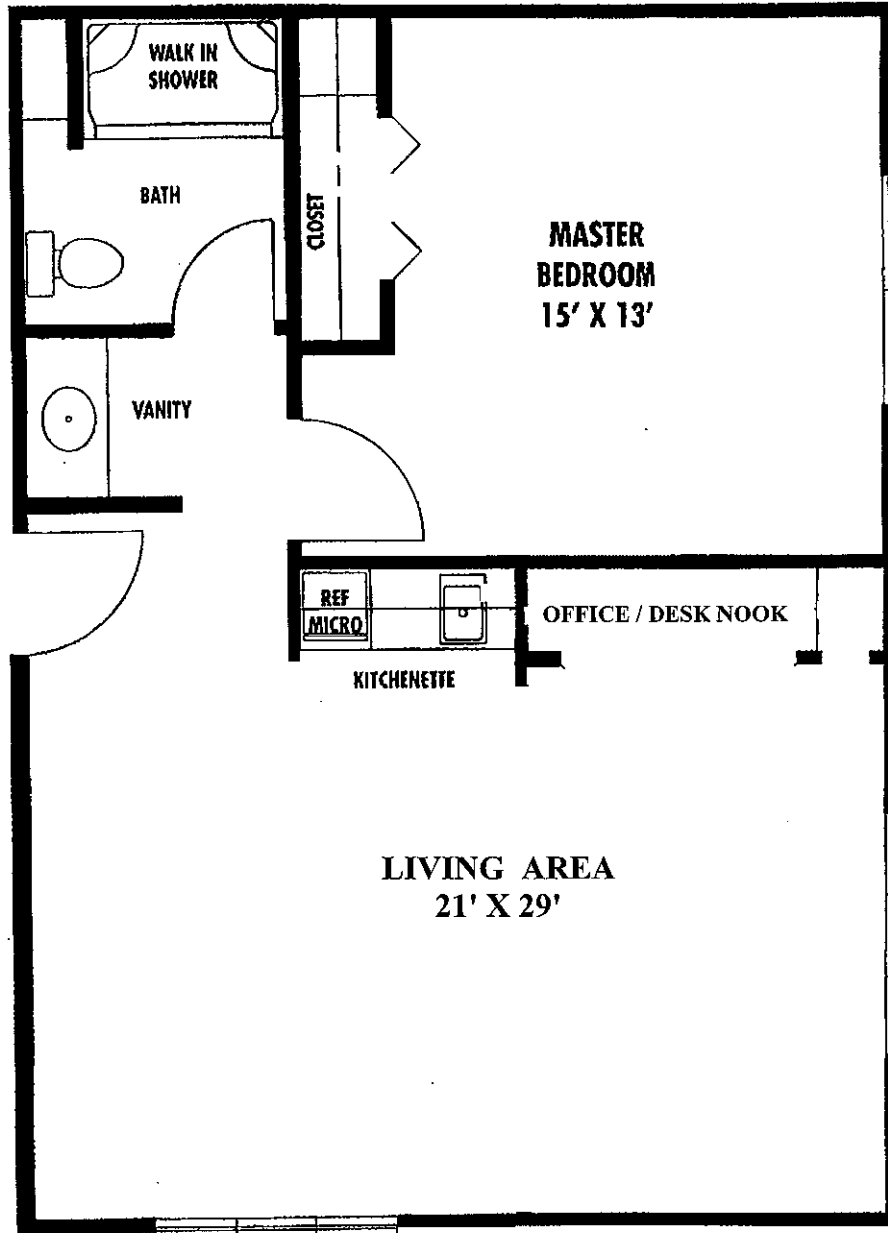

Apartment Floor Plans

STUDIO DELUXE

411 Sq. Ft.

LIBERTY RIDGE

Senior Living Residence

2550 Liberty Road • Lexington, KY 40509 • (859) 543-9449

Note: All floor plans are artistic conceptions. Consult construction documentation for actual dimensions and details

Apartment Floor Plans

1 BEDROOM 'A'
477 Sq. Ft.

LIBERTY RIDGE

Senior Living Community

701 Liberty Ridge Lane • Lexington, KY 40509 • (859) 543-9449

Note: All floor plans are artistic conceptions. Consult construction documentation for actual dimensions and details

Apartment Floor Plans

1 BEDROOM 'DELUXE'

628 Sq. Ft.

LIBERTY RIDGE

Senior Living Community

701 Liberty Ridge Lane • Lexington, KY 40509 • (859) 543-9449

Note: All floor plans are artistic conceptions. Consult construction documentation for actual dimensions and details

Apartment Floor Plans

2 BEDROOM 'A'

628 Sq. Ft.

LIBERTY RIDGE

Senior Living Community

701 Liberty Ridge Lane • Lexington, KY 40509 • (859) 543-9449

Note: All floor plans are artistic conceptions. Consult construction documentation for actual dimensions and details