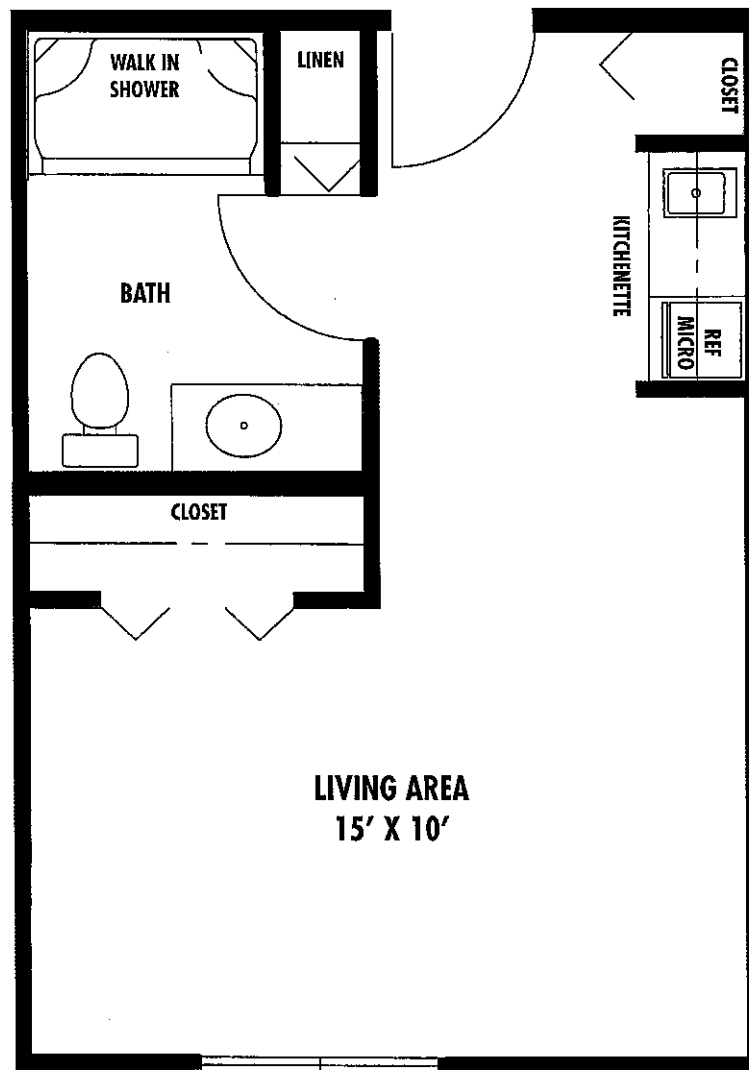

Apartment Floor Plans

STUDIO 'A'
268 Sq. Ft.

LIBERTY RIDGE

Senior Living Residence

2550 Liberty Road • Lexington, KY 40509 • (859) 543-9449

Note: All floor plans are artistic conceptions. Consult construction documentation for actual dimensions and details

Apartment Floor Plans

STUDIO 'C'
319 Sq. Ft.

LIBERTY RIDGE

Senior Living Residence

2550 Liberty Road • Lexington, KY 40509 • (859) 543-9449

Note: All floor plans are artistic conceptions. Consult construction documentation for actual dimensions and details

Apartment Floor Plans

STUDIO 'FH'
351 Sq. Ft.

LIBERTY RIDGE

Senior Living Residence

2550 Liberty Road • Lexington, KY 40509 • (859) 543-9449

Note: All floor plans are artistic conceptions. Consult construction documentation for actual dimensions and details

Apartment Floor Plans

STUDIO DELUXE

411 Sq. Ft.

LIBERTY RIDGE

Senior Living Residence

2550 Liberty Road • Lexington, KY 40509 • (859) 543-9449

Note: All floor plans are artistic conceptions. Consult construction documentation for actual dimensions and details